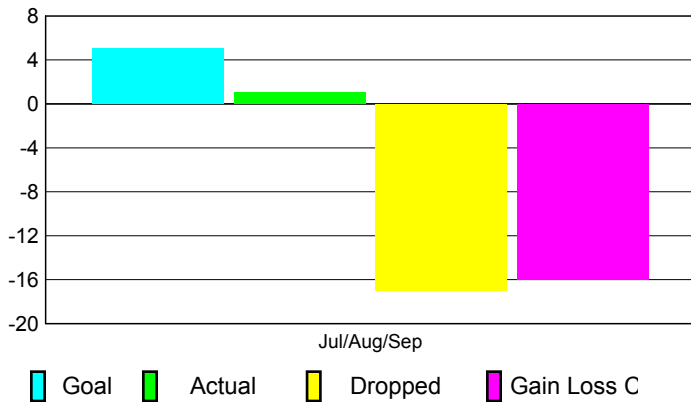

2010-2011 GMT Reports for District (or Undistricted) **District 322 B1**

GMT: **SANGEETA JATIA**

Location: **INDIA**

GMT CA: **6**

CLUBS

Club Results
2010-2011

Clubs
2009-2010

Month	New Club	Actual New	Actual Dropped	Gain/Loss of	Gain/Loss of
	Goal	Clubs	Clubs	Clubs	Clubs
Jul/Aug/Sep	5	1	-17	-16	11
Totals	5	1	-17	-16	11

Club Results 2010-2011

Goal, New, Dropped, Gain/Loss

Comparison of Club Gain/Loss

Current Year Compared to the Previous Year

YTD Status Quo Clubs 2010-2011

Status Quo Clubs Compared to Status Quo Members

MEMBERSHIP