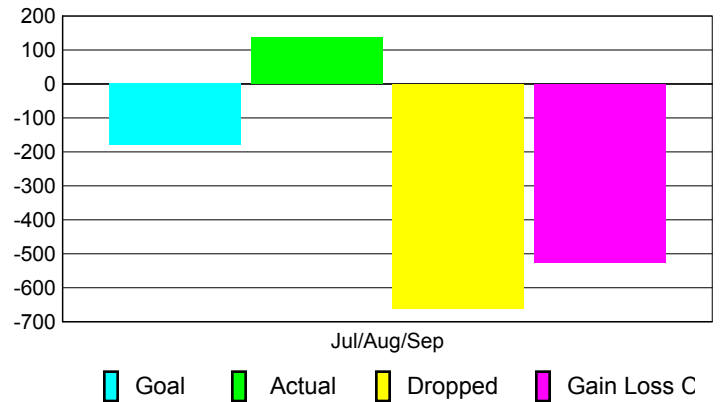

Membership Results 2010-2011

Goal, New, Dropped, Gain/Loss