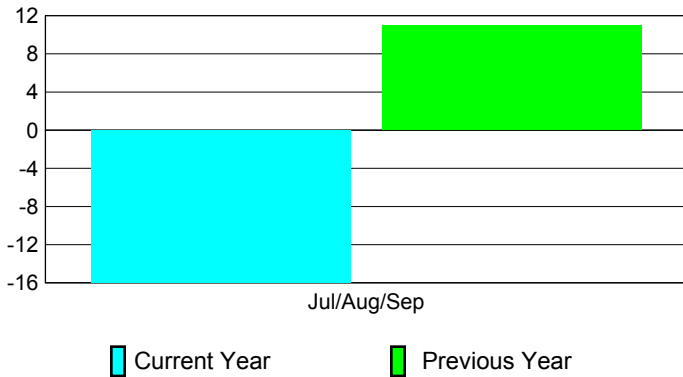

2010-2011 GMT Reports for District (or Undistricted) **District 322 B1**

GMT: **SANGEETA JATIA**

Location: **INDIA**

GMT CA: **6**

CLUBS

Club Results
2010-2011

Clubs
2009-2010

Month	New Club	Actual New	Actual Dropped	Gain/Loss of	Gain/Loss of
	Goal	Clubs	Clubs	Clubs	Clubs
Jul/Aug/Sep	5	1	-17	-16	11
Totals	5	1	-17	-16	11

Club Results 2010-2011

Goal, New, Dropped, Gain/Loss

Comparison of Club Gain/Loss

Current Year Compared to the Previous Year

YTD Status Quo Clubs 2010-2011

Status Quo Clubs Compared to Status Quo Members

MEMBERSHIP